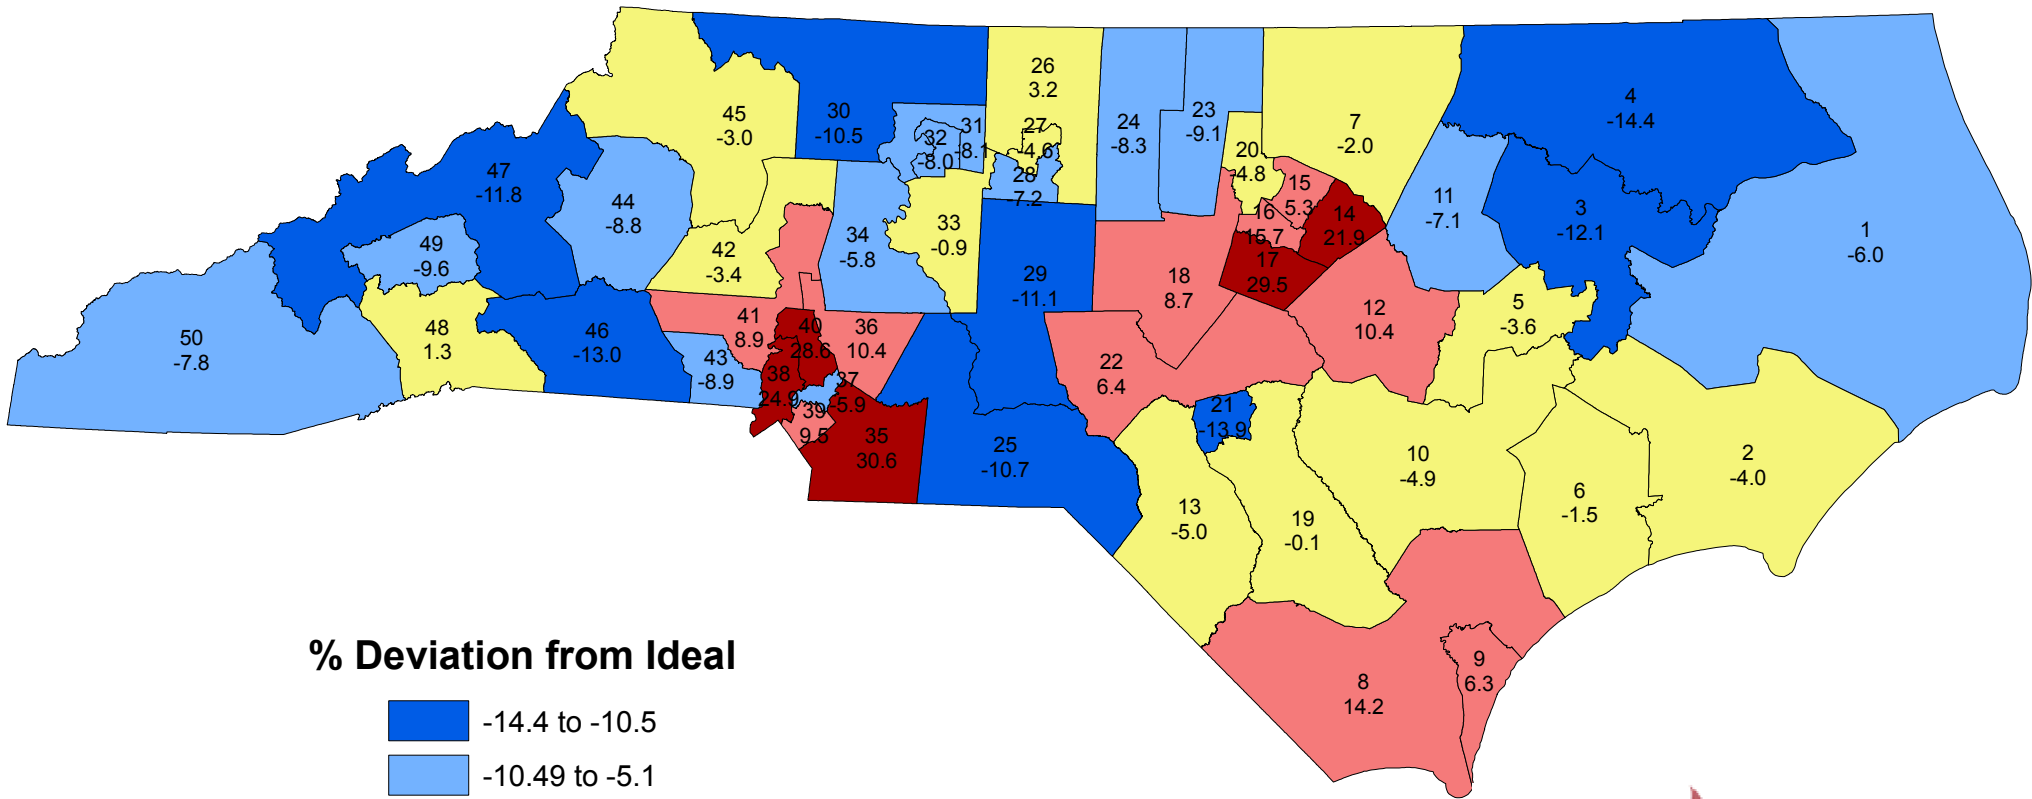

NC Senate Districts 2010 Percent Deviation from Ideal

% Deviation from Ideal