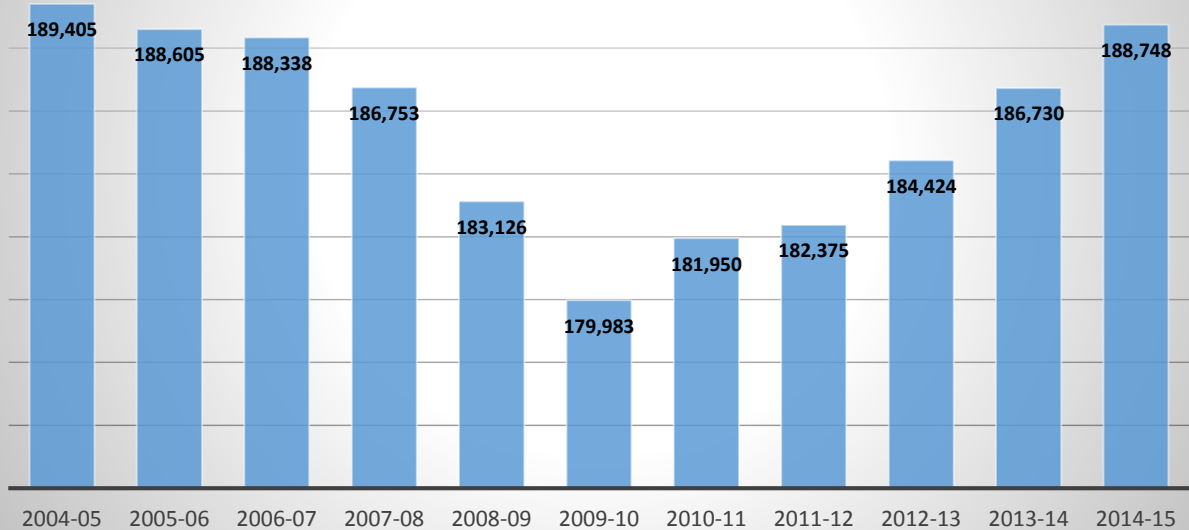

Special Education Students in NC by Year, 2005-2015

Source: Statistical Profile Online, North Carolina Department of Public Instruction. Available Online at:
<http://apps.schools.nc.gov/pls/apex/f?p=1:1:0>