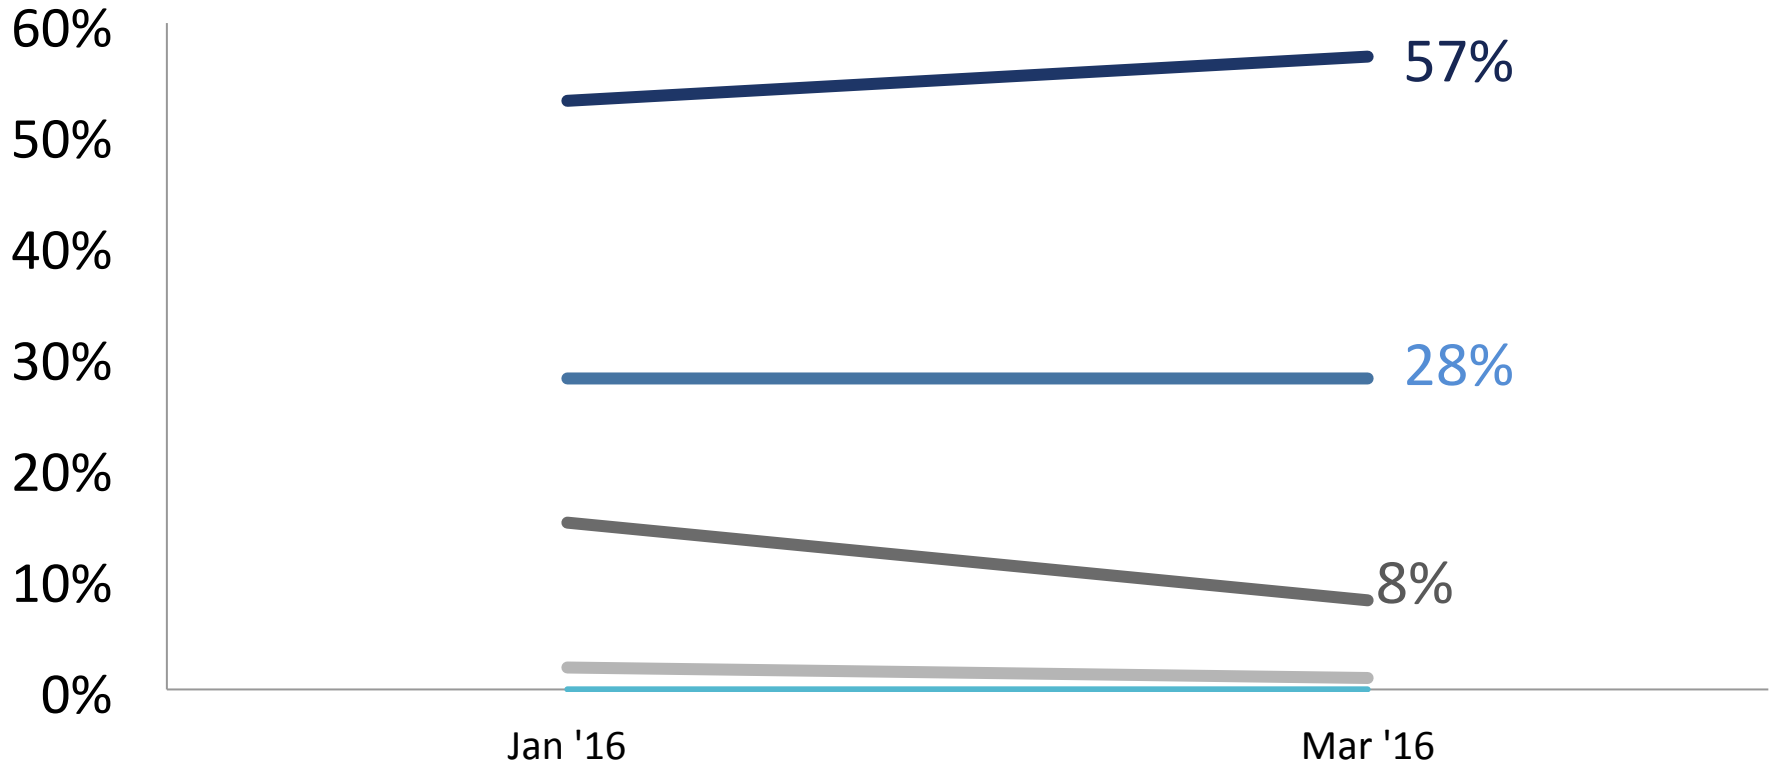

If the Democratic Primary for President were being held today and you had to make a choice, for whom would you vote between?

- Hillary Clinton
- Bernie Sanders
- No Preference
- Martin O'Malley
- Roque "Rocky" De La Fuente